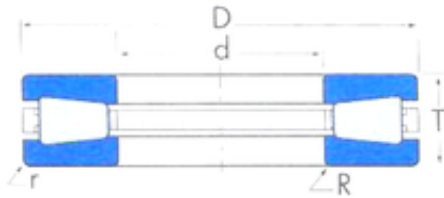

T451 Needle Non Thrust Roller Bearings

Bearing No. T451

Size	114.3x250.825x53.975 mm
Bore Diameter	114,3 mm
Outer Diameter	250,825 mm
Width	53,975 mm
d	114,3 mm
D	250,825 mm
T	53,975 mm
R	4 mm
r	4 mm
Weight	15 Kg
Basic static load rating (C0)	4370000 kN
Basic dynamic load rating (Ca90)	352000

T451 Bearing 2D drawings and 3D CAD models