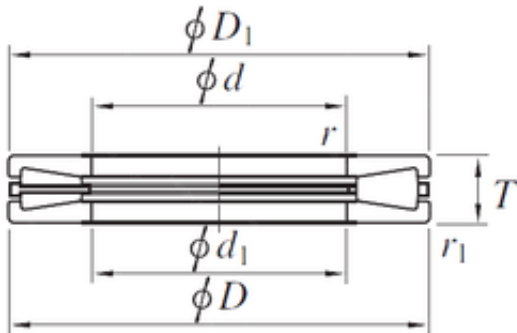

T711 Needle Roller Bearings

Bearing No. T711

Size	177.800x368.300x82.550 mm
Bore Diameter	177.800 mm
Outer Diameter	368.300 mm
Width	82.550 mm
d	177.800 mm
D	368.300 mm
T	82.550 mm
d1	177.800 mm
r min.	7.9 mm
r1 min.	7.9 mm
D1	368.300 mm
Weight	48.0 Kg
Basic dynamic load rating (C)	2 070 kN

T711 Bearing 2D drawings and 3D CAD models